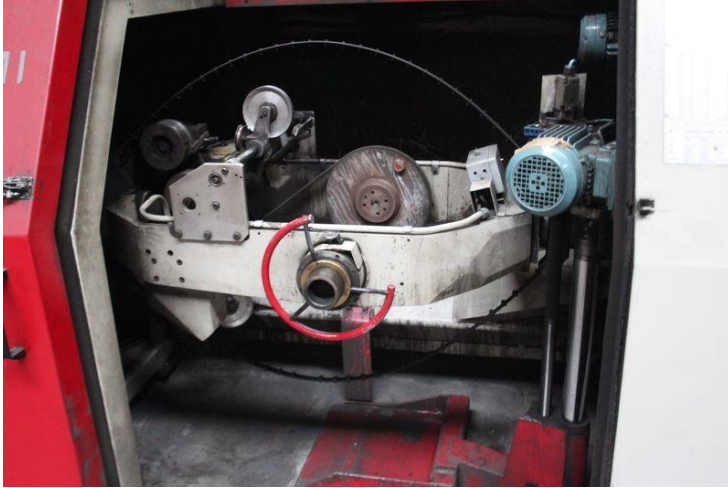

Creating Solutions Together

13-20275 Lot (18) of SAMP 630mm Double Twist Buncher, Model BM630

As option:

18 Units available

Good condition and Very recent: 2008

Double-twist bunching machine with stranding direction working left to right (D version) or right to left (DR version). Suitable to produce up to 6 sqmm bunches.

Possibility as an option, to add pay-off (SAMP 800mm Driven Pay off, Model SMO80; our ref 13--20277

www.gauderonline.com

GAUDER GROUP BELGIUM s.a. - Rue de la Révision, 93 - 4032 LIEGE - BELGIUM

SECOND-HAND MACHINES